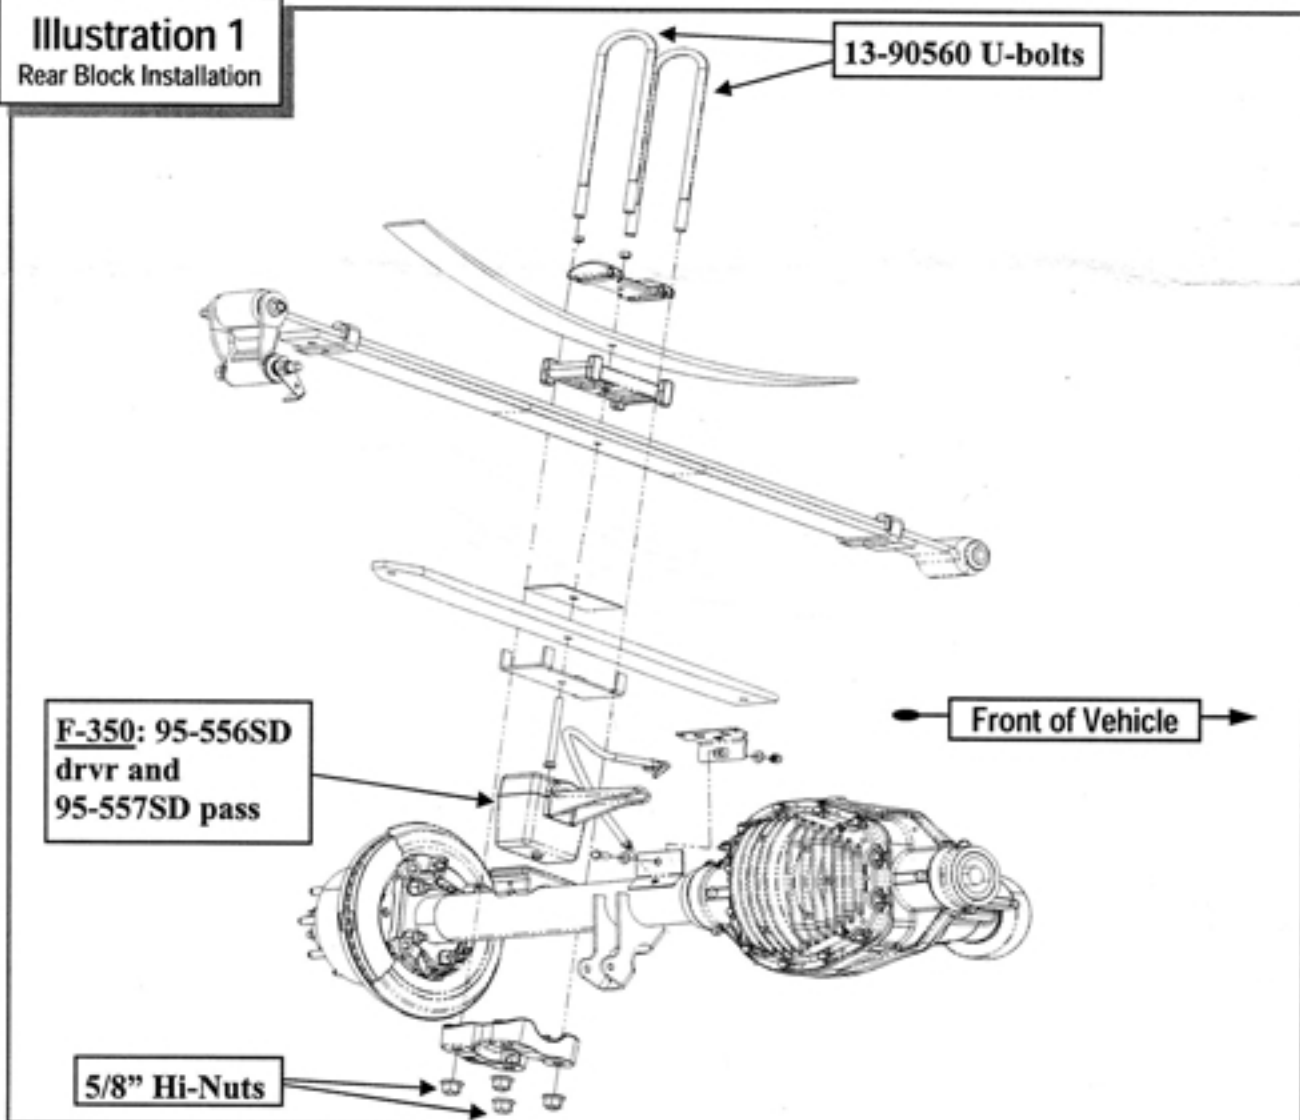

PRO COMP

2360 Boswell Road
Chula Vista, CA 91914
Phone 619.216.1444
Fax 619.216.1474
E-Mail tech@explorerprocomp.com

PRO COMP SUSPENSION

Suspension Systems that Work!

Bill Of Materials

Part #	Description	Qty.
95-556SD	5 1/2" REAR LIFT BLOCK	1
95-557SD	5 1/2" REAR LIFT BLOCK	1
13-90560	U-BOLT	4
20-65471	HARDWARE PACK: 5/8" Hi nuts & Washers	1

PART# 52560
2011 Ford Super
Duty 4WD F350
Rear Block Kit

Illustration 1

Rear Block Installation

Rear Lift Block Installation:

F-350: Lift blocks 95-556SD drvr side and 95-557SD pass side.